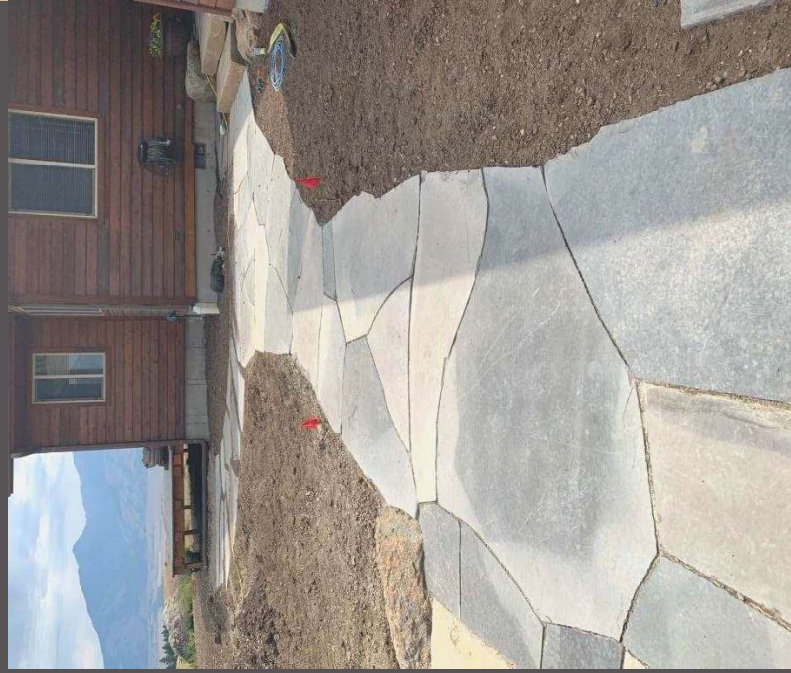

## ORDER FULFILLMENT

5700 Sperry Drive

Helena, MT 59602

IronsidesStoneWorks.com

Hours M-F 7-4 MST

*Natural Stone*  
*Flagstone & Pavers*  
*Full & Thin Veneer*  
*Decorative Rock*  
*Counter Tops*  
*Basins*  
*Custom Fabrication*

# MIDNIGHT LIME COLOR BLENDS

*Traditional  
Salty  
Blending Available*

*Full Bed  
Half Bed  
Sawn Thin Veneer  
Flats & Corners  
Finished Products  
Tile  
Bath Basins  
Steps  
Out Cropping  
Boulders  
Retaining Wall Stone  
Natural & Split  
Stone  
Interlock Pavers*